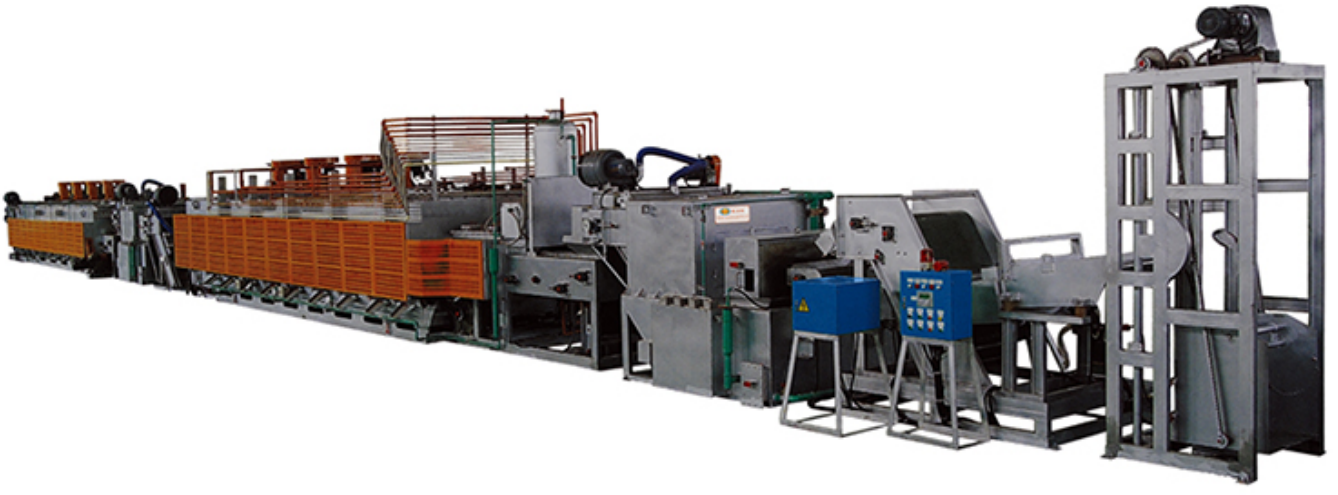

## CONTINUOUS MESH BELT (CARBURIZING) FURNACE LINE

The computerizing office management can be realized with computer control system.

- Professional
- Good quality
- Energy conservation

**20 YEARS**  
20 years of professional export

### THE CONTINUOUS MESH BELT (CARBURIZING) FURNACE LINE RUNNING SIGN LAMP