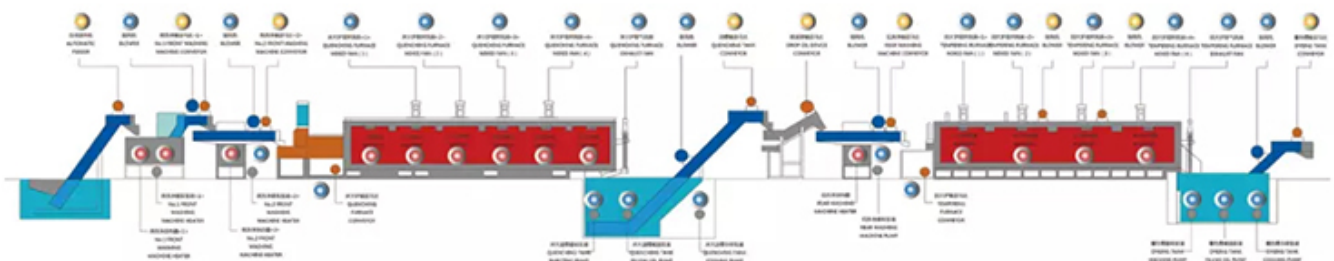

## CONTINUOUS MESH BELT (CARBURIZING) FURNACE LINE

The computerizing office management can be realized with computer control system.

- Professional
- Good quality
- Energy conservation

**20 YEARS**  
20 years of professional export

### THE CONTINUOUS MESH BELT (CARBURIZING) FURNACE LINE RUNNING SIGN LAMP

# USE THE APPLICATION

Widely used for the mechanical parts of automobile fittings, fastening, chains, bearings and tools etc.

to realize the continuous heat-treatment operations of automatic loading, carbonitriding, quenching, rinsing, tempering, dyeing and oil-covering etc.