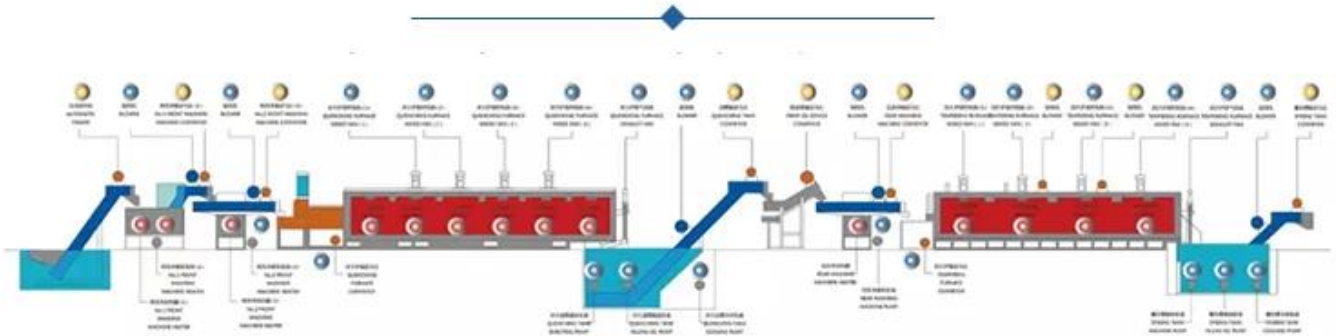

RAINBOW

CONTINUOUS MESH BELT (CARBURIZING) FURNACE LINE

The computerizing office management can be realized with computer control system.

- Professional ✓
- Good quality ✓
- Energy conservation ✓

20 YEARS

20 years of professional export

THE CONTINUOUS MESH BELT (CARBURIZING) FURNACE LINE RUNNING SIGN LAMP

WZTG9-40 * 600 * 10	□2	120	950	400 * 100 * 6000	180-220
WZTG9-50 * 600 * 10	□3	180	950	6000 * 500 * 100	250-300
WZTG9-60 * 600 * 10	□4-1	220	950	600 * 100 * 6000	400-450
WZTG9-60 * 800 * 10	□4-2	275	950	600 * 100 * 8000	450-500
WZTG9-80 * 600 * 10	□5-1	275	950	800 * 100 * 6000	450-500
WZTG9-80 * 800 * 10	□5-2	360	950	800 * 100 * 8000	650-750
WZTG9-80 * 1000 * 10	□6	410	950	10000 * 800 * 100	900-1000
WZTG9-100 * 1000 * 10	□7	500	950	1000 * 100 * 10000	1200-1300
WZTG9-120 * 1000 * 10	□8	600	950	1200 * 100 * 10000	1400-1500
WZTG9-120 * 1350 * 10	□9	950	950	1200 * 13,500 * 100	1800-2000