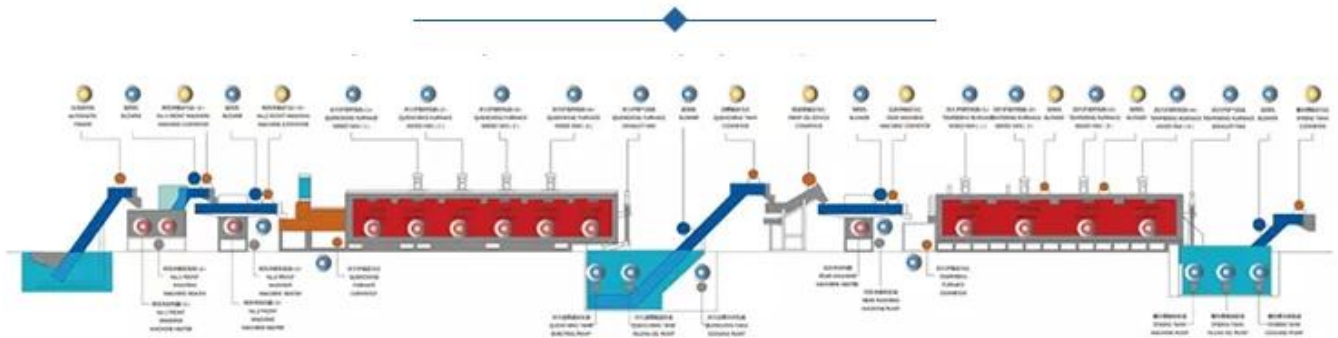

RAINBOW

CONTINUOUS MESH BELT (CARBURIZING) FURNACE LINE

The computerizing office management can be realized with computer control system.

- Professional ✓
- Good quality ✓
- Energy conservation ✓

20 YEARS

20 years of professional export

THE CONTINUOUS MESH BELT (CARBURIZING) FURNACE LINE RUNNING SIGN LAMP

WZTG9-40 * 600 * 10	□2	120	950	400 * 100 * 6000	180-220
WZTG9-50 * 600 * 10	□3	180	950	6000 * 500 * 100	250-300
WZTG9-60 * 600 * 10	□4-1	220	950	600 * 100 * 6000	400-450
WZTG9-60 * 800 * 10	□4-2	275	950	600 * 100 * 8000	450-500
WZTG9-80 * 600 * 10	□5-1	275	950	800 * 100 * 6000	450-500
WZTG9-80 * 800 * 10	□5-2	360	950	800 * 100 * 8000	650-750
WZTG9-80 * 1000 * 10	□6	410	950	10000 * 800 * 100	900-1000
WZTG9-100 * 1000 * 10	□7	500	950	1000 * 100 * 10000	1200-1300
WZTG9-120 * 1000 * 10	□8	600	950	1200 * 100 * 10000	1400-1500
WZTG9-120 * 1350 * 10	□9	950	950	1200 * 13,500 * 100	1800-2000