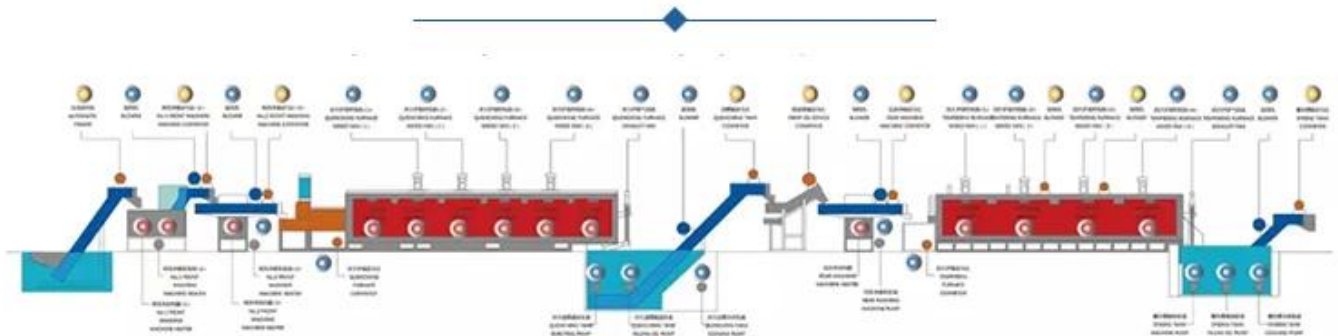

THE CONTINUOUS MESH BELT (CARBURIZING) FURNACE LINE RUNNING SIGN LAMP