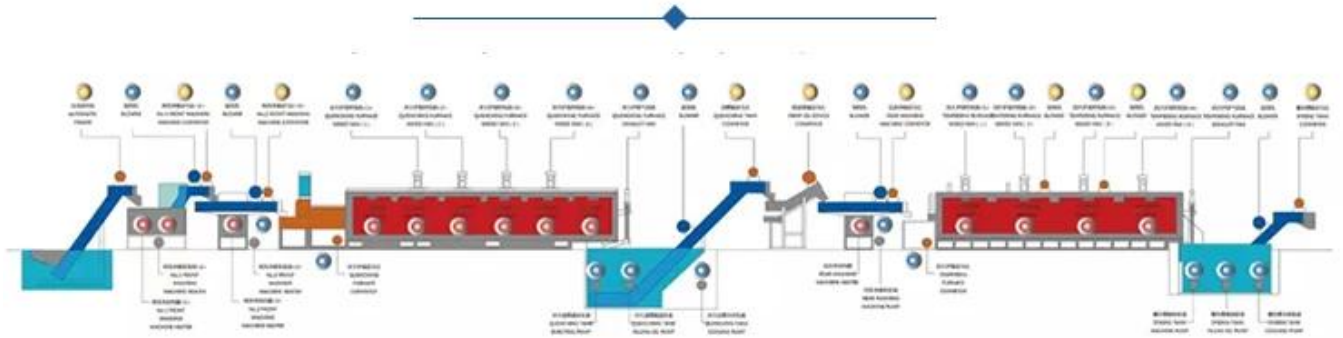

THE CONTINUOUS MESH BELT (CARBURIZING) FURNACE LINE RUNNING SIGN LAMP