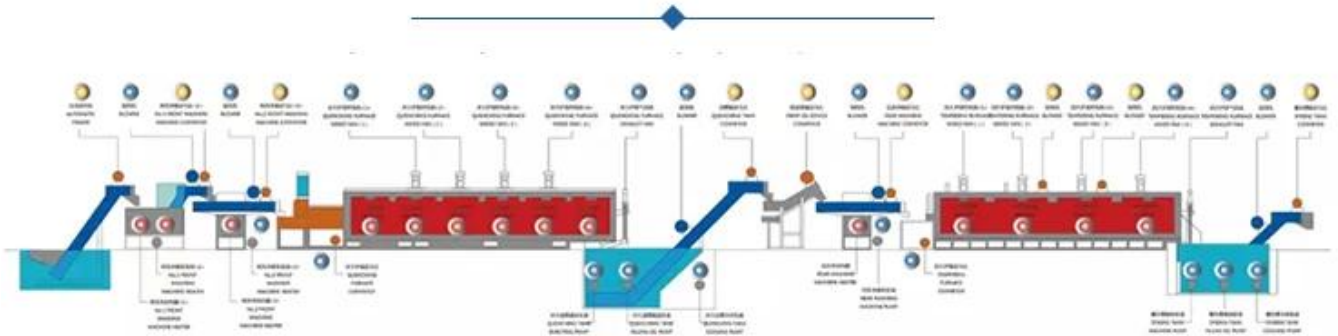

THE CONTINUOUS MESH BELT (CARBURIZING) FURNACE LINE RUNNING SIGN LAMP