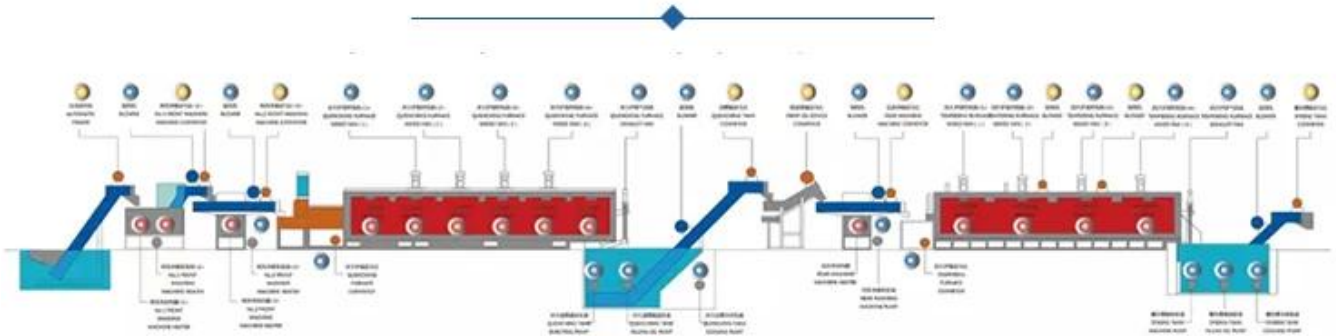

THE CONTINUOUS MESH BELT (CARBURIZING) FURNACE LINE RUNNING SIGN LAMP