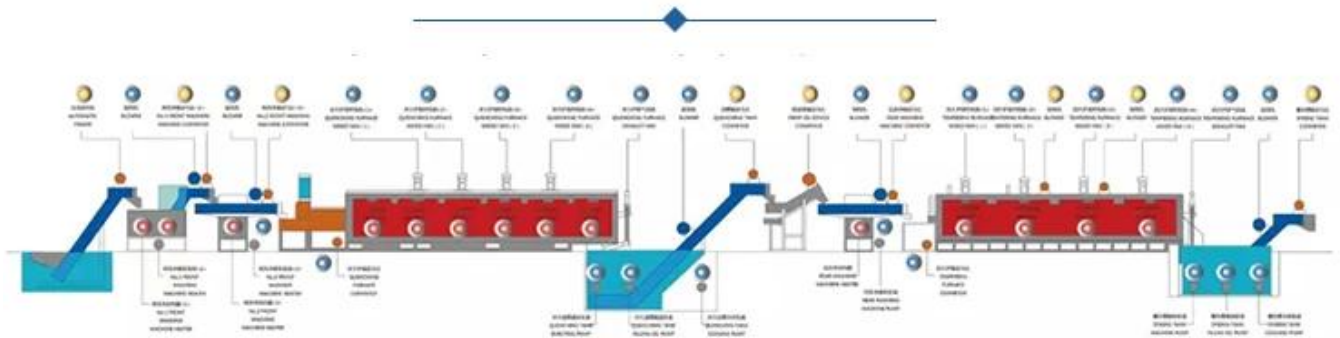

RAINBOW

CONTINUOUS MESH BELT (CARBURIZING) FURNACE LINE

The computerizing office management can be realized with computer control system.

- Professional ✓
- Good quality ✓
- Energy conservation ✓

20 YEARS

20 years of professional export

THE CONTINUOUS MESH BELT (CARBURIZING) FURNACE LINE RUNNING SIGN LAMP

WZTG9-40 * 600 * 10	□2	120	950	400 * 100 * 6000	180-220
WZTG9-50 * 600 * 10	□3	180	950	6000 * 500 * 100	250-300
WZTG9-60 * 600 * 10	□4-1	220	950	600 * 100 * 6000	400-450
WZTG9-60 * 800 * 10	□4-2	275	950	600 * 100 * 8000	450-500
WZTG9-80 * 600 * 10	□5-1	275	950	800 * 100 * 6000	450-500
WZTG9-80 * 800 * 10	□5-2	360	950	800 * 100 * 8000	650-750
WZTG9-80 * 1000 * 10	□6	410	950	10000 * 800 * 100	900-1000
WZTG9-100 * 1000 * 10	□7	500	950	1000 * 100 * 10000	1200-1300
WZTG9-120 * 1000 * 10	□8	600	950	1200 * 100 * 10000	1400-1500
WZTG9-120 * 1350 * 10	□9	950	950	1200 * 13,500 * 100	1800-2000