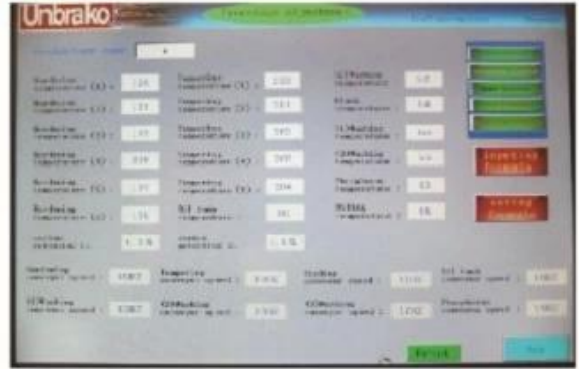

piezas de repuesto:

Men-Machine Interface Intelligence Control System

Carbon Controller

Zirconia carbon sensor

SPARE PARTS:

HEATING ELEMENT

RADIANT TUBE

THERMOCOUPLE