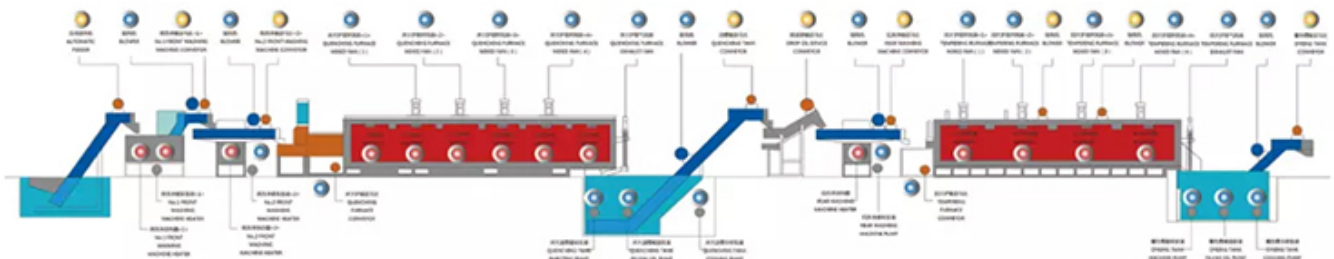

## CONTINUOUS MESH BELT (CARBURIZING) FURNACE LINE

The computerizing office management can be realized with computer control system.

- Professional
- Good quality
- Energy conservation

**20 YEARS**  
20 years of professional export

### THE CONTINUOUS MESH BELT (CARBURIZING) FURNACE LINE RUNNING SIGN LAMP

# USE THE APPLICATION

Widely used for the mechanical parts of automobile fittings, fastening, chains, bearings and tools etc.

to realize the continuous heat-treatment operations of automatic loading, carbonitriding, quenching, rinsing, tempering, dyeing and oil-covering etc.