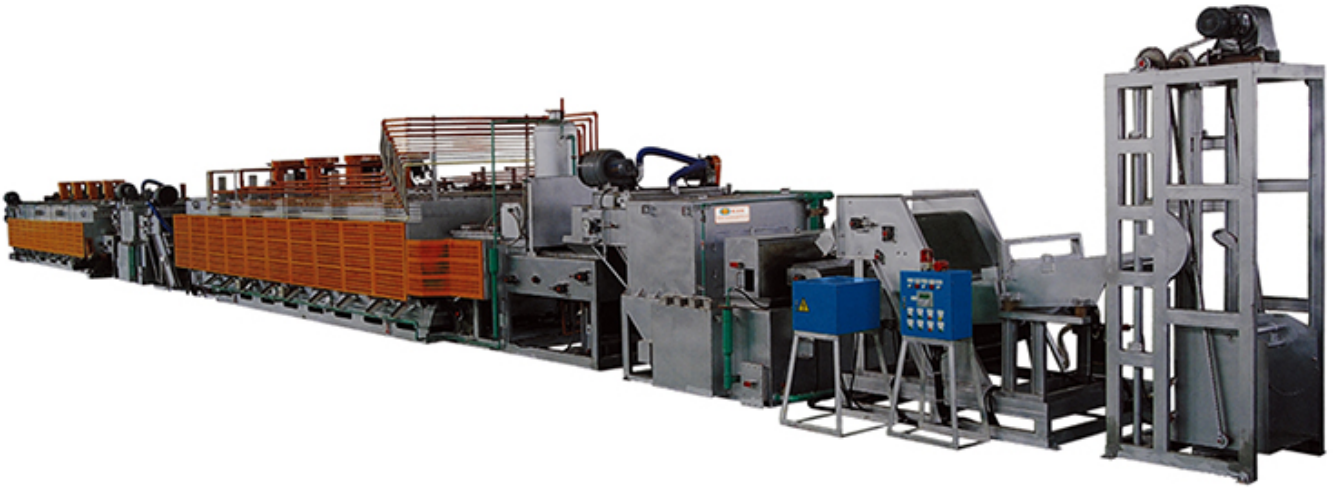

## CONTINUOUS MESH BELT (CARBURIZING) FURNACE LINE

The computerizing office management can be realized with computer control system.

- Professional
- Good quality
- Energy conservation

**20 YEARS**  
20 years of professional export

### THE CONTINUOUS MESH BELT (CARBURIZING) FURNACE LINE RUNNING SIGN LAMP