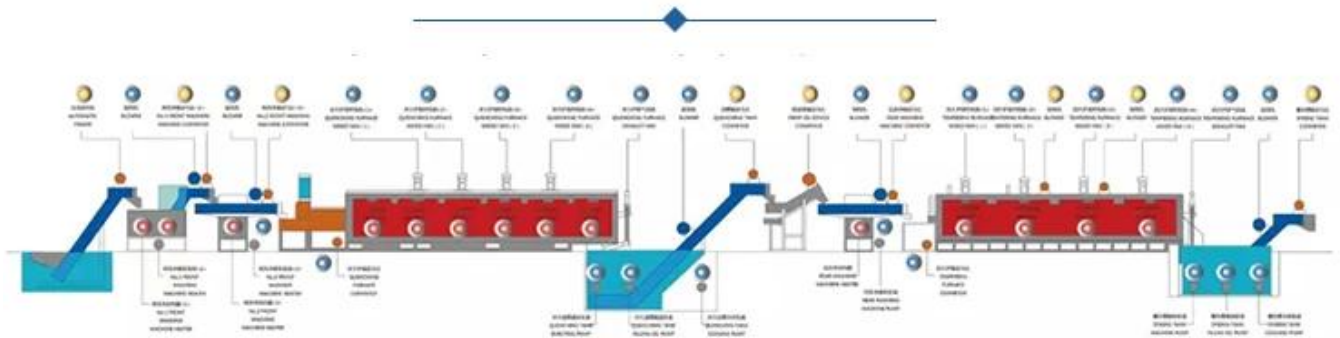

THE CONTINUOUS MESH BELT (CARBURIZING) FURNACE LINE RUNNING SIGN LAMP