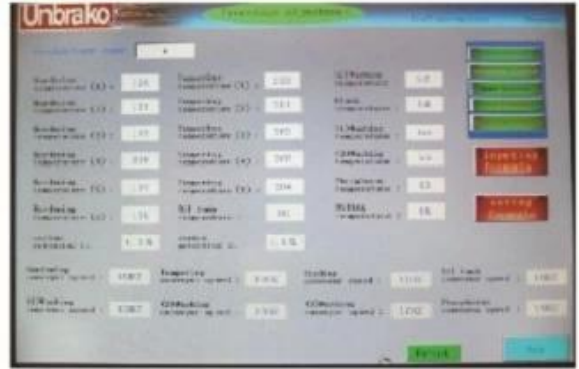

## Men-Machine Interface Intelligence Control System